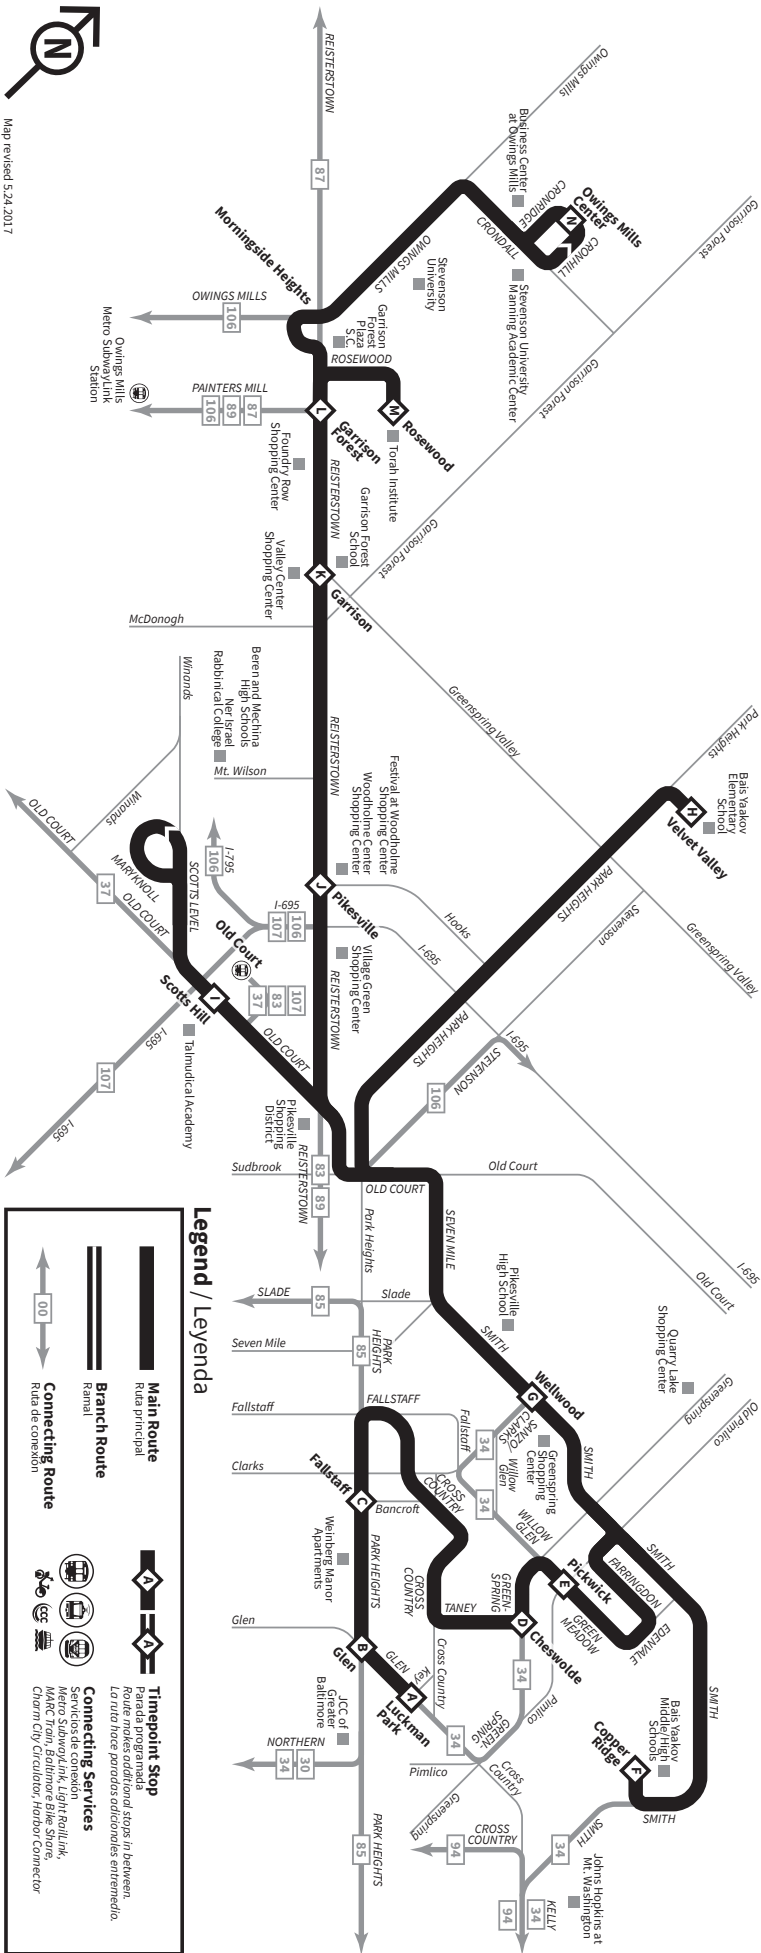

A system map showing all MTA routes is available at mta.maryland.gov/content/transit-maps

Map revised 5/24/2017