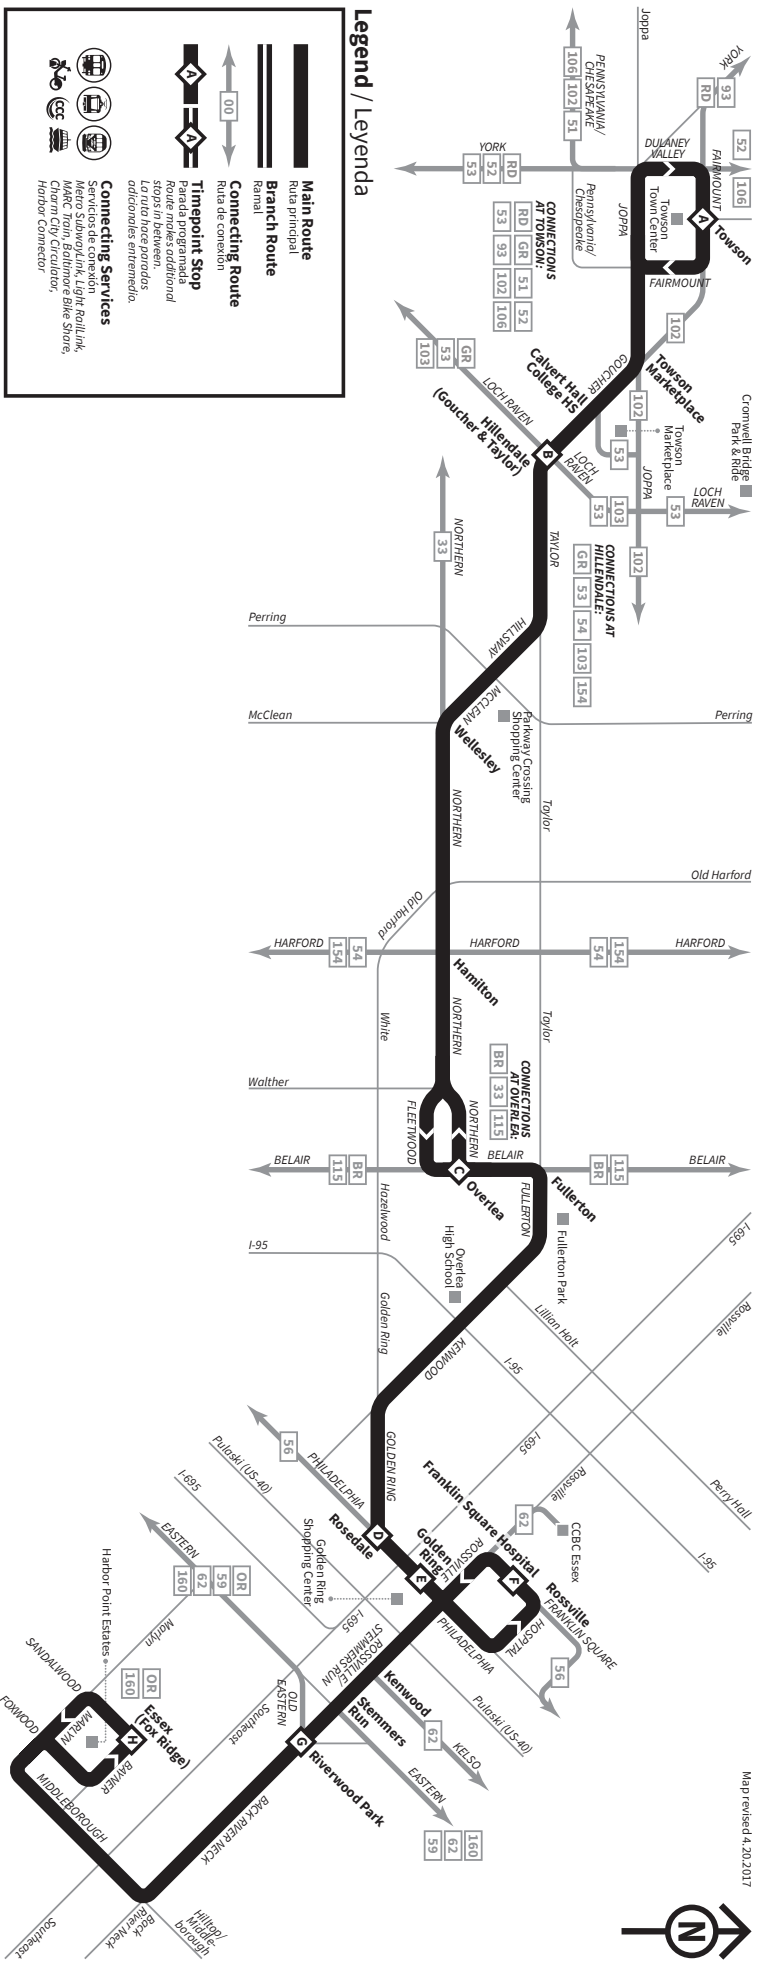

A system map showing all MTA routes is available at mta.maryland.gov/content/transit-maps